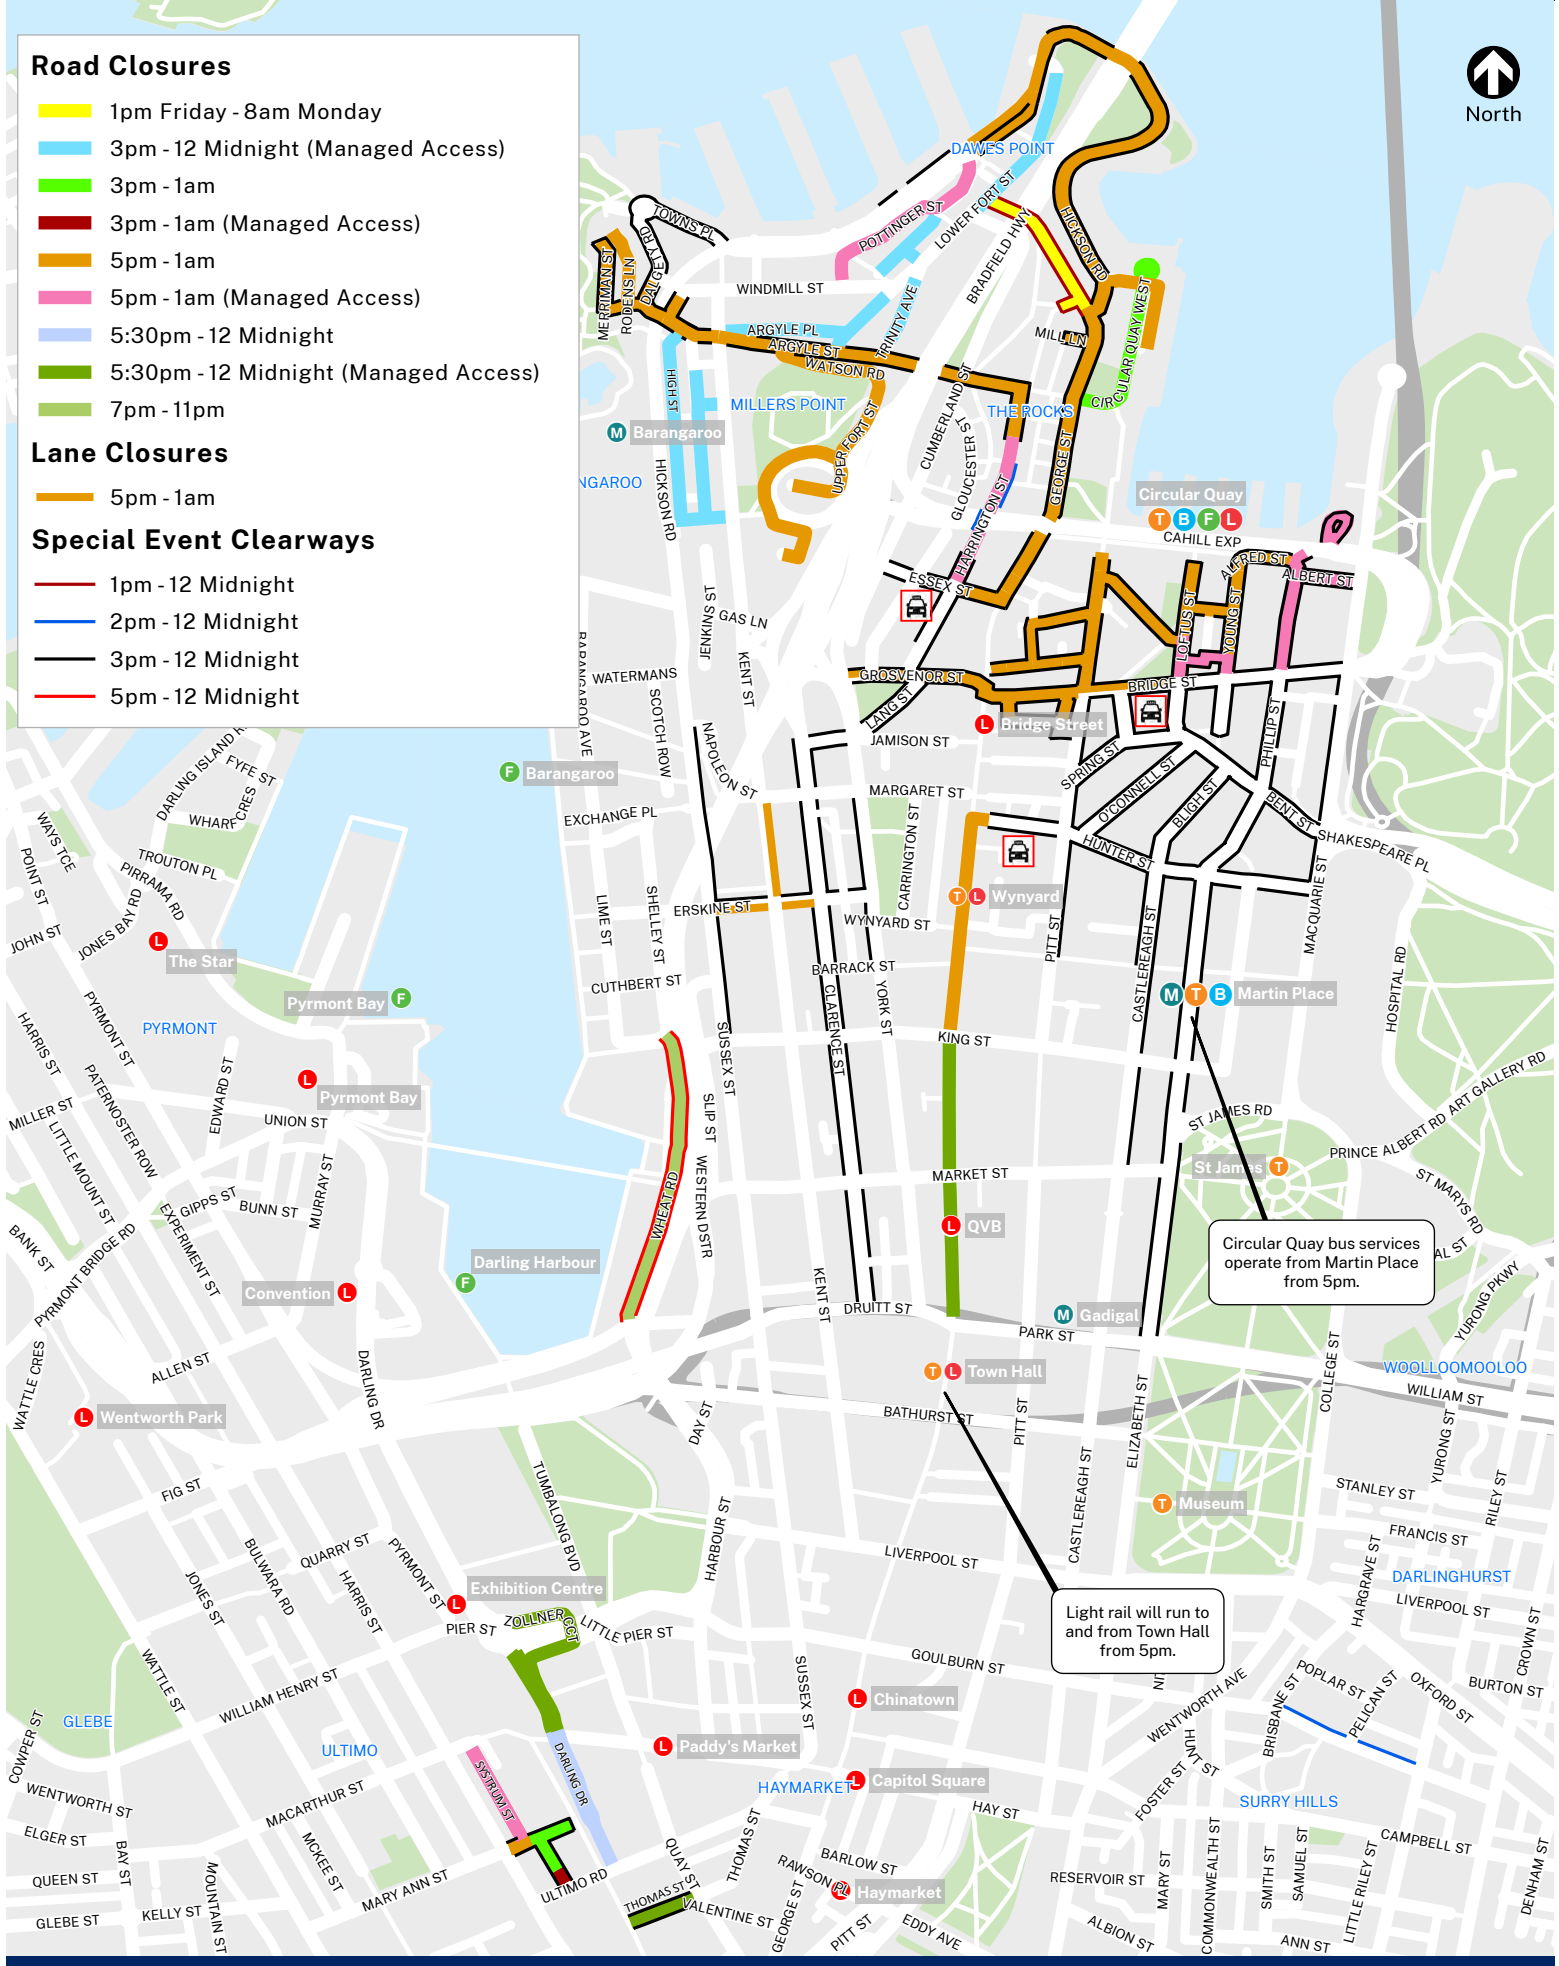

### Road Closures

- 1pm Friday - 8am Monday
- 3pm - 12 Midnight (Managed Access)
- 3pm - 1am
- 3pm - 1am (Managed Access)
- 5pm - 1am
- 5pm - 1am (Managed Access)
- 5:30pm - 12 Midnight
- 5:30pm - 12 Midnight (Managed Access)
- 7pm - 11pm

### Lane Closures

- 5pm - 1am

### Special Event Clearways

- 1pm - 12 Midnight
- 2pm - 12 Midnight
- 3pm - 12 Midnight
- 5pm - 12 Midnight

Circular Quay bus services operate from Martin Place from 5pm.

Light rail will run to and from Town Hall from 5pm.